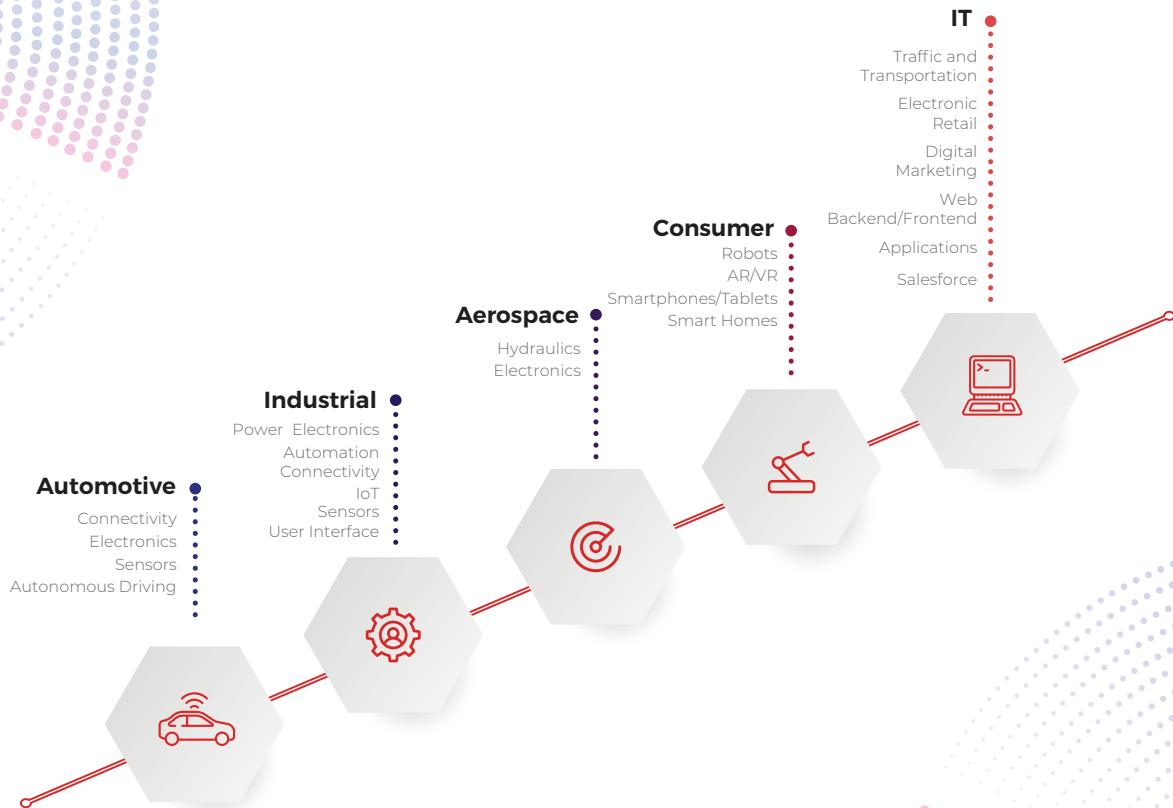

HIGH TECH ENGINEERING SERVICES

OUR INDUSTRIES

OUR ENGINEERING EXPERIENCE

Embedded Systems

- Embedded - HW, FW and SW Design
- Embedded Systems Testing
- Demonstrators and Prototyping
- Product Design

AMS & RF & mmWave IC Design

- System Design
- AMS IC Design
- RF & mmWave IC Design
- IC Verification

mmWave Antenna and PCB Designs

- Planar and metallic antenna systems
- μ Wave and mmWave Transitions and Packaging
- 3D-model lump extractions
- 3D EMC & Field Propagation Design
- Antenna Design and Validation

SoC FPGA & ASIC & DSP

- Modelling
- RTL Design and Simulation
- ASIC & FPGA Implementation Chain
- SW Development and Testing Tools
- Verification & Validation

Mechanical Engineering

- Design and Modelling
- Design and Calculations
- Simulations
- PLM

SW Services

- Machine Learning
- IoT with Cloud Full Stack Development
- Mobile/Web DevOps